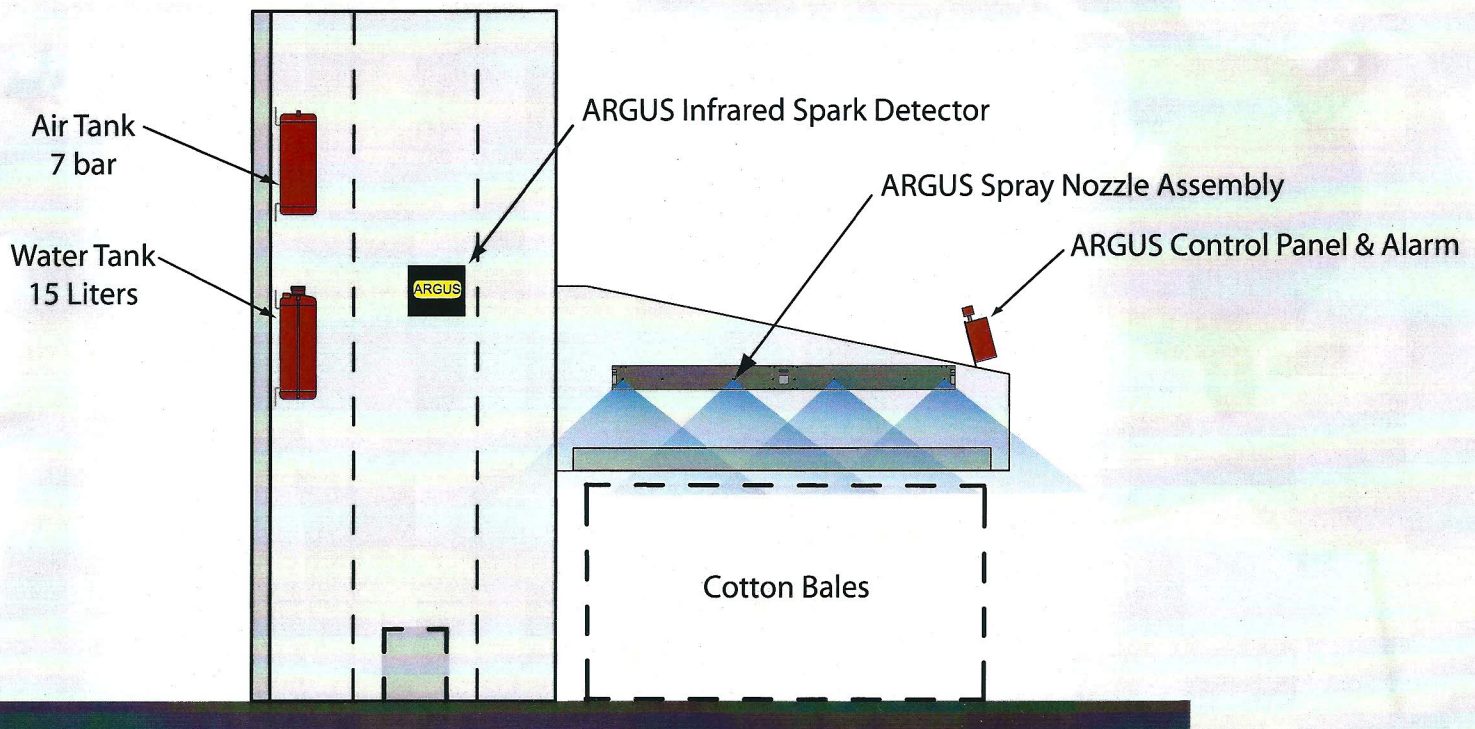

Tel. +1.704.372.1228
Fax +1.704.377.6131

email: sales@argusfirecontrol.com
web: www.argusfirecontrol.com

ARGUS
Charlotte, NC USA