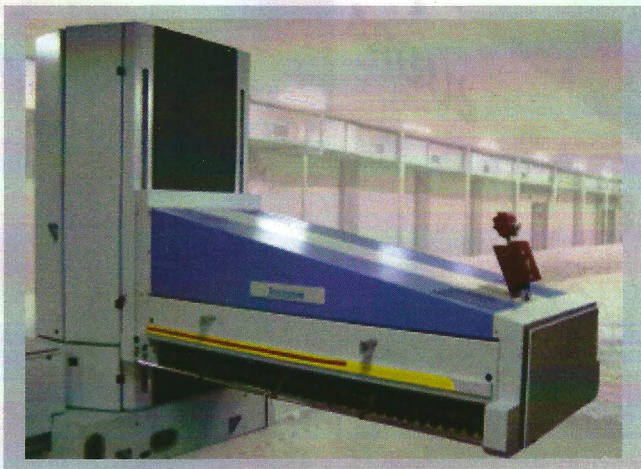

### Protect Your Mill From Devastating Cotton Bale Laydown Fires

A single spark under an Automatic Bale Opener can flash over an entire cotton bale laydown in seconds. This dangerous situation can be avoided with the purchase of an ARGUS FIRE CONTROL WS-15 Fire Protection System.