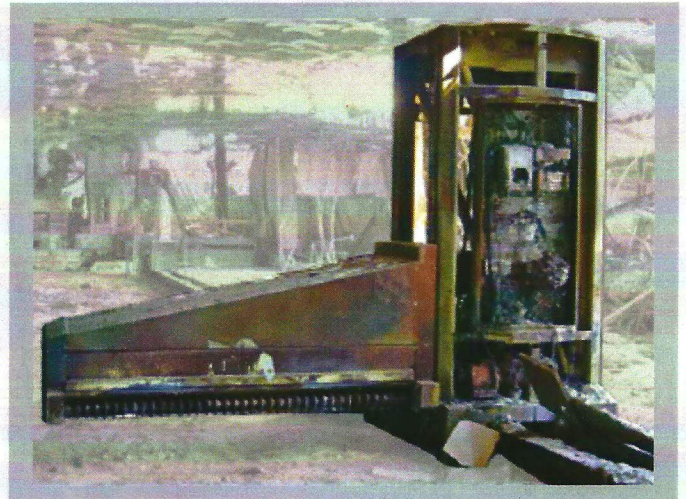

ARGUS

Automatic Fire Protection System for Bale Openers

Causes of Sparks and Fires

- "Hot Bales" from the Gin
- Stones in Cotton Bales
- Stray Metal & Wire in Bales
- Loose Metal from Machines
- Electrical Short Circuit
- Friction and Choke Up

Actual Fire Event

Bale Opener Without Fire Protection

ARGUS WS-15 System Typical Installation